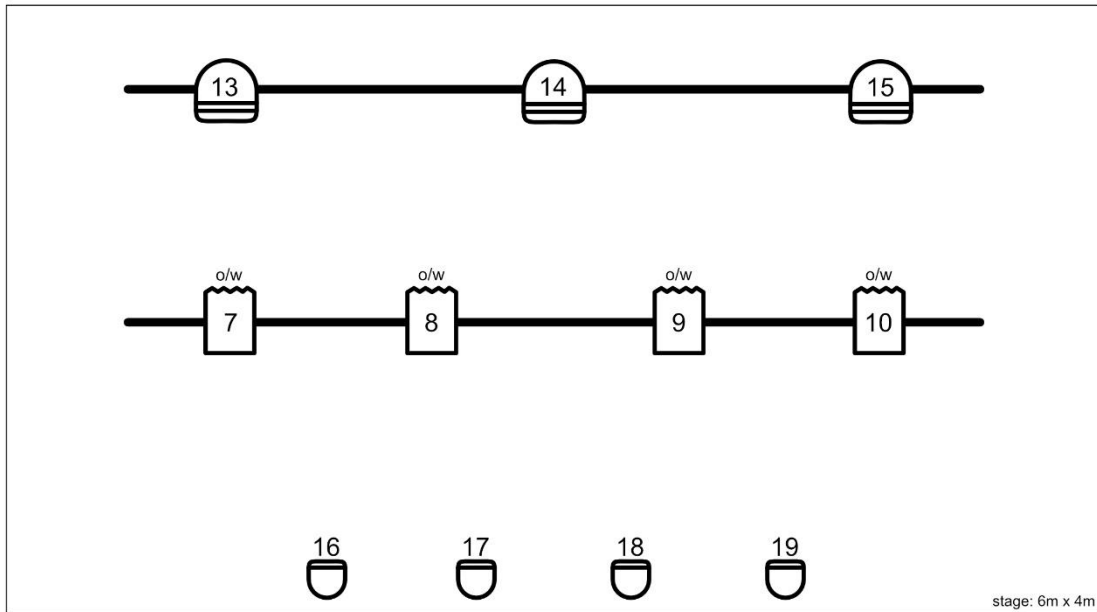

LIFE by Maria MacDonell

Tech Spec

Key	
	Zoom Profile
	Fresnel
	LED PAR
	LED Mini-PAR <i>provided by the Company</i>

LX Notes
The company will be touring with the 4 LED Mini-PARS.
We'll use the venue's FOH Generic Fresnels & Zoom Profile.
<i>(Gel colours don't have to be exact - basically Cool & Warm Washes)</i>
Please advise if LED PARs are not included in your rig.

LIFE	
LX Plan	
Venue:	Generic
Designer:	Roddy Simpson
	26/08/2024

SOUND

3.5mm Jack from the Company's Mac Laptop into the Venue's Sound Desk & PA

SET

Provided by the Company

LIFE set.

Artist's chair. Model's chair.

Where space allows- four onstage easels with folding chairs.

Hatstand for onstage audience.