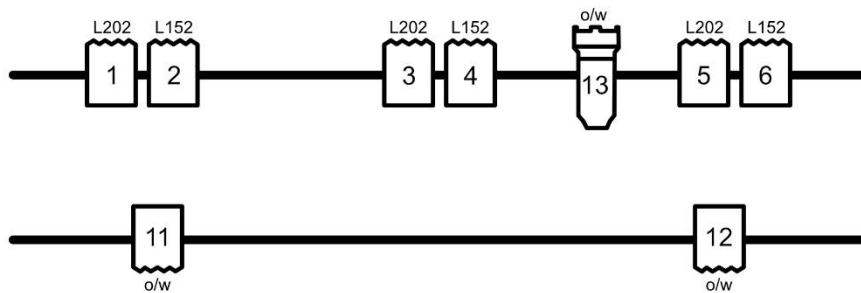

LIFE by Maria MacDonell

Tech Spec

Key	
	Zoom Profile
	Fresnel
	LED PAR
	LED Mini-PAR <i>provided by the Company</i>

LX Notes
The company will be touring with the 4 LED Mini-PARS.
We'll use the venue's FOH Generic Fresnels & Zoom Profile.
<i>(Gel colours don't have to be exact - basically Cool & Warm Washes)</i>
Please advise if LED PARs are not included in your rig.

LIFE	
LX Plan	
Venue:	Generic
Designer:	Roddy Simpson
	26/08/2024

SOUND

3.5mm Jack from the Company's Mac Laptop into the Venue's Sound Desk & PA

SET

Provided by the Company

LIFE set.

Artist's chair. Model's chair.